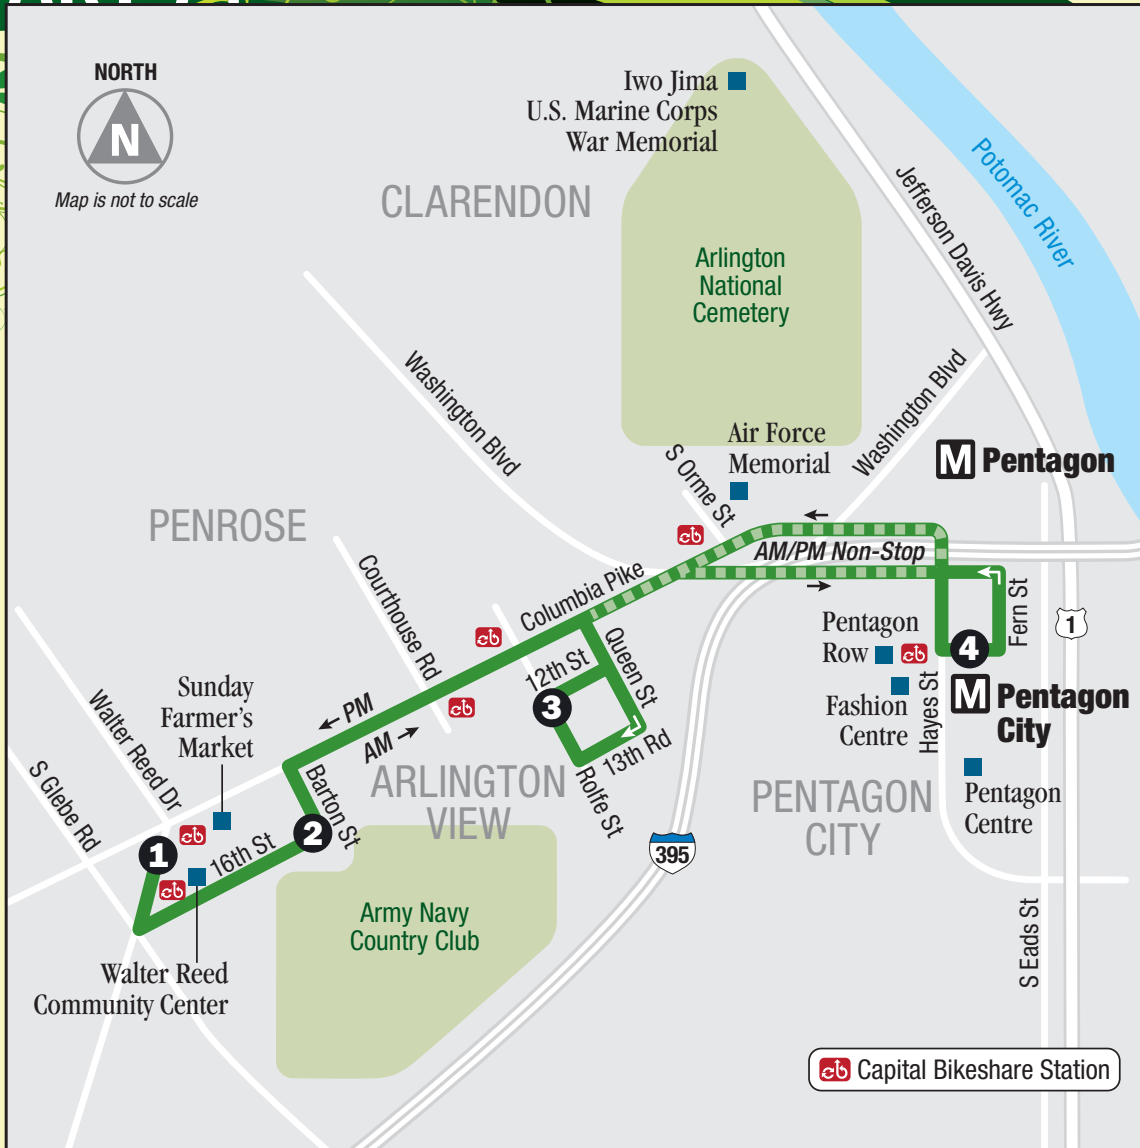

Arlington Village – Arlington View – Pentagon City

Effective December 17, 2018

ART 74

DEPARTMENT OF ENVIRONMENTAL SERVICES
Arlington County Commuter Services

ART 74 FARES	Cash Fare	Fare w/ SmarTrip Card	Transfers Using SmarTrip Card*	
			ART to Metrorail or Metrorail to ART	ART to ART or ART to/from Metrobus
Adults	\$2.00	\$2.00	50¢ discount	Free
Senior Citizens (ages 65+)	\$1.00	\$1.00	50¢ discount	Free
People w/Disabilities (w/WMATA ID or Medicare card)	\$1.00	\$1.00	50¢ discount	Free
K-12 Students (w/school ID)	\$1.00	K-12 students receive the \$1.00 student fare only when paying with cash, a green iRide token or a Student iRide SmarTrip card. Transfer costs between ART and other transit systems may vary for using the Student iRide SmarTrip card.		

*TRANSFERS MUST BE MADE WITHIN 2 HOURS.

Regular Fares can also be paid with a 7 Day Regional Bus Pass (loaded on SmarTrip), a gold ART token, or a green iRide token. You can buy tokens or purchase SmarTrip cards and add value or a 7 day pass to them at any Commuter Store or Mobile Commuter Store, or online at commuterdirect.com.

ART 74 AM

Monday–Friday Eastbound

Entre semana
Dirección este

	Halsstead— Walter Reed & Columbia Pike ①	S Barton St & 16th St S ②	S Rolfe St & 12th St S ③	Pentagon City M ④
	5:53	5:56	6:03	6:10
	6:23	6:26	6:33	6:40
	6:53	6:56	7:03	7:10
	7:23	7:26	7:33	7:40
	7:53	7:56	8:03	8:10
	8:23	8:26	8:33	8:40
	8:53	8:56	9:03	9:10

ART 74 PM

Monday–Friday Westbound

Entre semana
Dirección oeste

	Pentagon City M ④	S Rolfe St & 12th St S ③	S Barton St & 16th St S ②	Halsstead— Walter Reed & Columbia Pike ①
	3:35	3:43	3:49	3:55
	4:05	4:13	4:19	4:25
	4:35	4:43	4:49	4:55
	5:05	5:13	5:19	5:25
	5:35	5:43	5:49	5:55
	6:05	6:13	6:19	6:25
	6:35	6:43	6:49	6:55
	7:05	7:13	7:19	7:25
	7:35	7:43	7:49	7:55