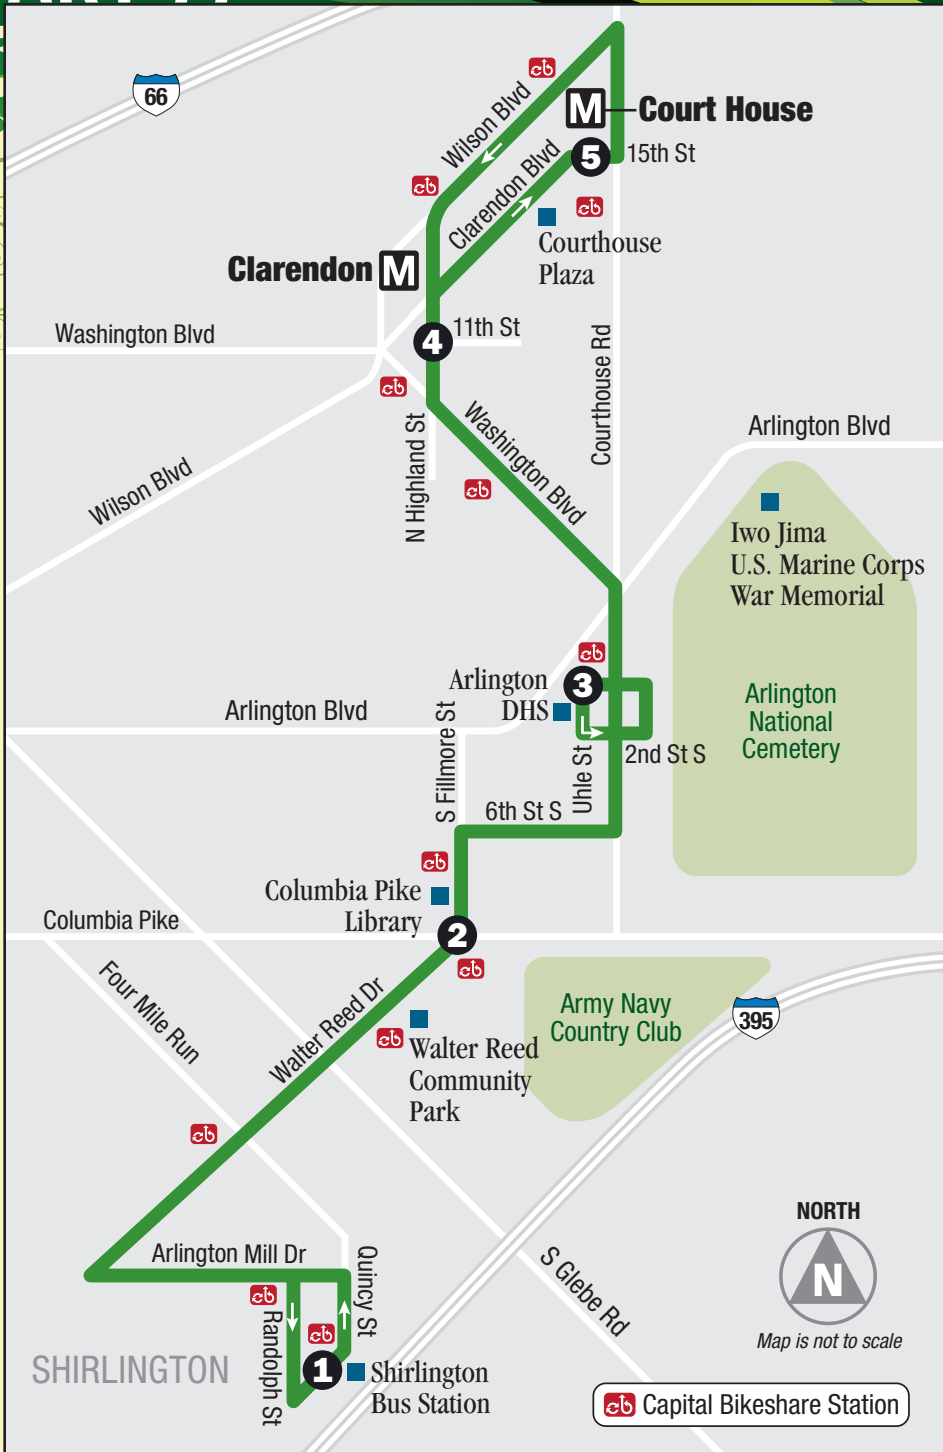

DEPARTMENT OF ENVIRONMENTAL SERVICES
Arlington County Commuter Services