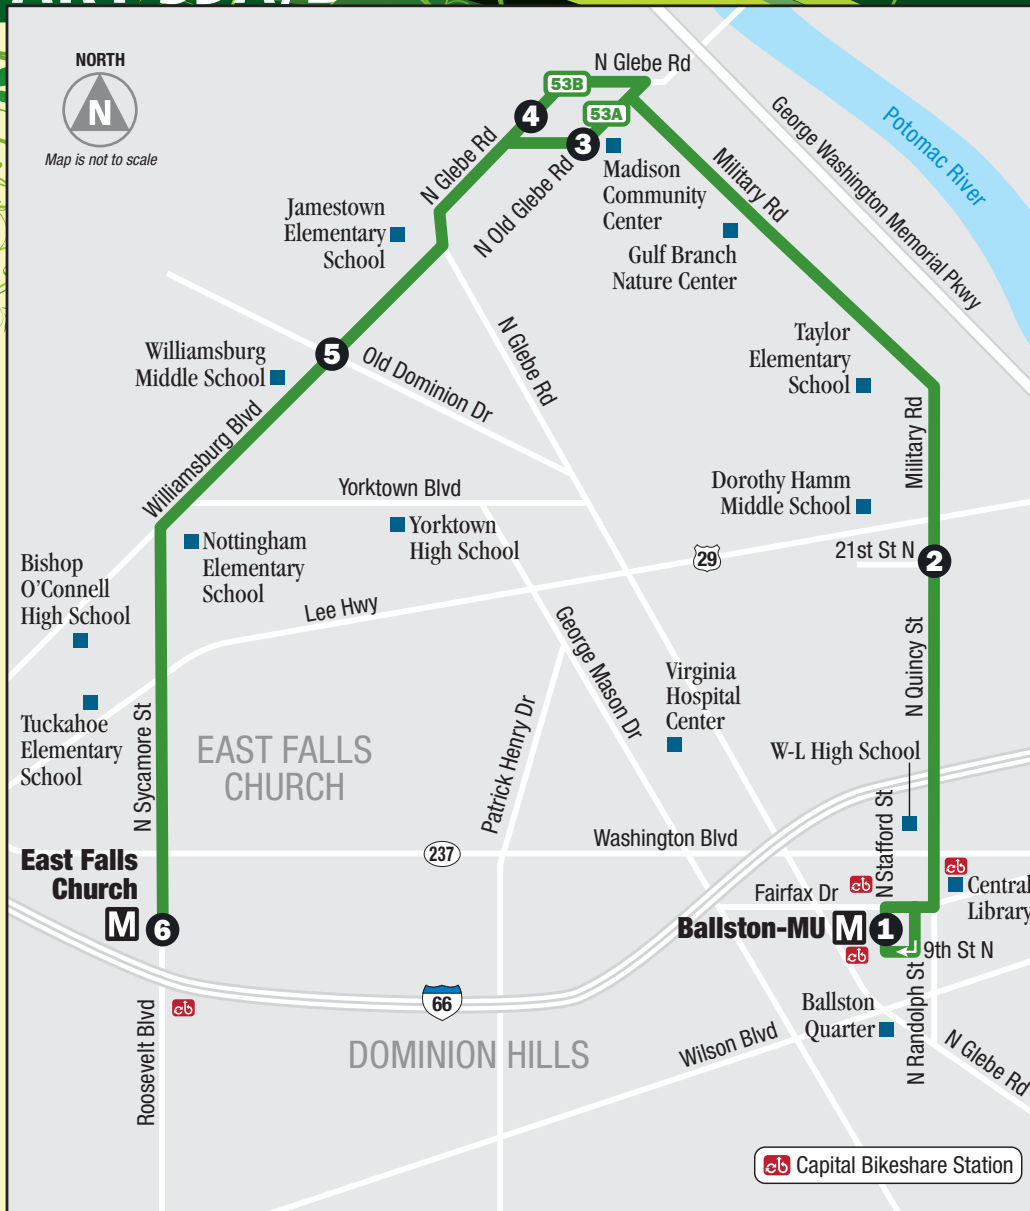

Ballston Metro – Old Glebe – East Falls Church Metro

Effective June 30, 2019

ART 53A/B

DEPARTMENT OF ENVIRONMENTAL SERVICES
Arlington County Commuter Services

Transbordos usando tarjeta SmarTrip*

ART 53 FARES	Cash Fare	Fare w/ SmarTrip Card	Transfers Using SmarTrip Card*	
			ART to Metrorail or Metrorail to ART	ART to ART or ART to/from Metrobus
Adults	$2.00	$2.00	50¢ discount	Free
Senior Citizens (ages 65+)	$1.00	$1.00	50¢ discount	Free
People w/ Disabilities (w/WMAIA ID or Medicare card)	$1.00	$1.00	50¢ discount	Free
K-12 Students (w/school ID)	$1.00	K-12 students receive the $1.00 student fare only when paying with cash, a green iRide token or a Student iRide SmarTrip card. Transfer costs between ART and other transit systems may vary for using the Student iRide SmarTrip card.		

TARIFAS ART 53	Tarifa Regular	Tarifa con SmarTrip	ART a Metrorail o Metrorail a ART	ART a ART o ART a/desde Metrobus
Adultos	$2.00	$2.00	50¢ de descuento	gratis
Adultos mayores (65 años a más)	$1.00	$1.00	50¢ de descuento	gratis
Personas con discapacidad (con identificación WMAIA o tarjeta Medicare)	$1.00	$1.00	50¢ de descuento	gratis
Estudiantes jardín a 12 grado (con ID estudiante)	$1.00	Estudiantes desde jardín infante hasta 12 grado pagan tarifa de estudiante de $1 en ART cuando pagan en efectivo, con tarjeta iRide SmarTrip color verde o iRide token color verde. Costo de transbordos entre ART y otros servicios de transporte pueden variar con tarjeta iRide SmarTrip.		

*TRANSBORDOS DEBEN HACERSE DENTRO DE DOS HORAS.

*TRANSFERS MUST BE MADE WITHIN 2 HOURS.

Regular Fares can also be paid with a 7 Day Regional Bus Pass (loaded on SmarTrip), a gold ART token, or a green iRide token (teens only). You can buy tokens or purchase SmarTrip cards and add value or a 7 day pass to them at any Commuter Store or Mobile Commuter Store, or online at commuterdirect.com.

Las tarifas regulares también se pueden pagar con un Pase de Bus Regional de 7 Días (cargado en SmarTrip), un token dorado ART o un token verde iRide (con una identificación de estudiante válida). Puede comprar pases o tarjetas SmarTrip y cargarles dinero o un pase de 7 días en cualquier tienda Commuter Store o Mobile Commuter Store, o en Internet en commuterdirect.com (en inglés).