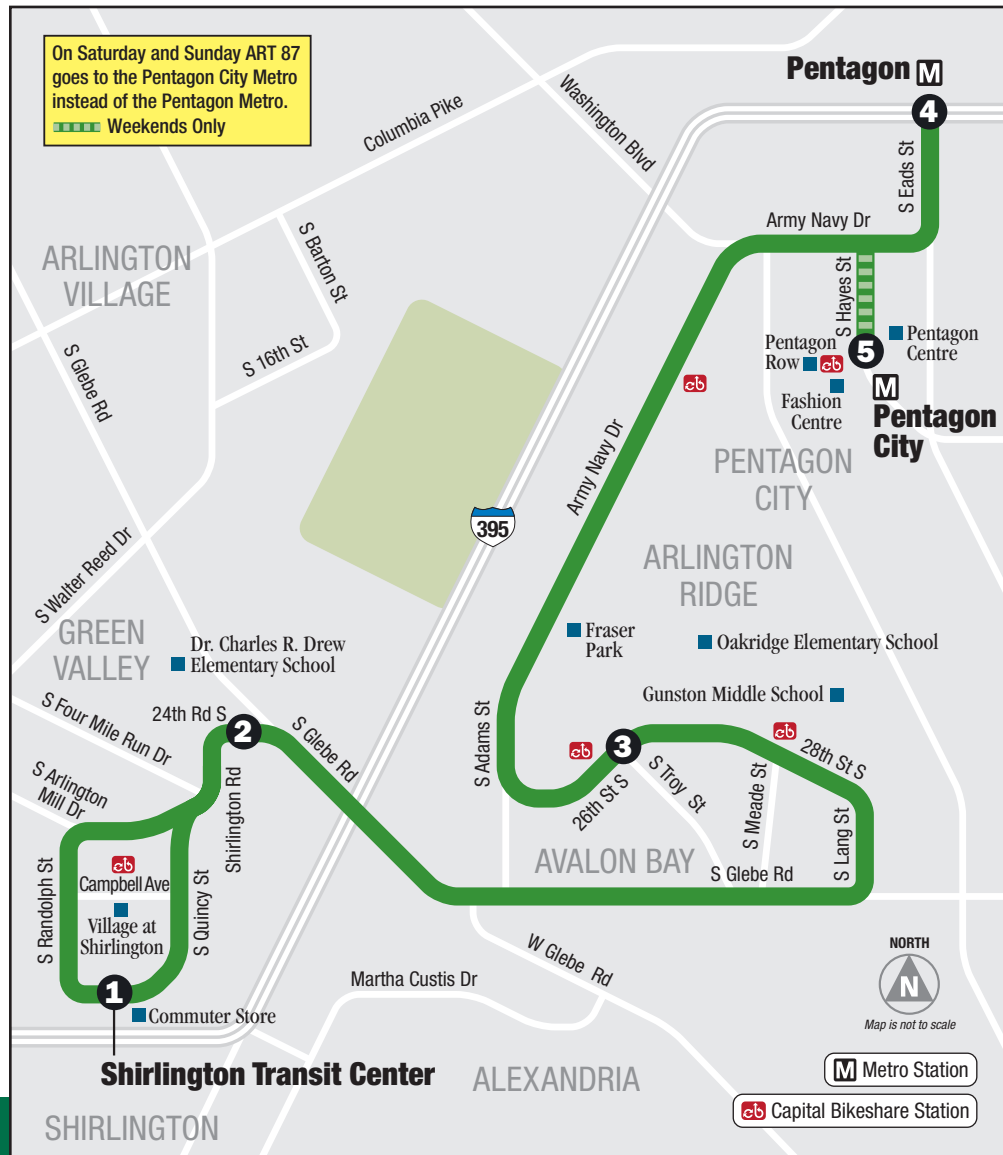

ART 87 OPERATING HOURS

Monday – Friday: 5:50 am – 10:44 pm
Saturday: 7:00 am – 11:53 pm
Sunday: 7:14 am – 7:11 pm

ART 87 operates on a Saturday schedule on these Arlington County holidays: Martin Luther King, Jr. Day, Presidents' Day, Veterans Day, Day after Thanksgiving

ART 87 operates on a Sunday schedule on these Arlington County holidays: New Year's Day, Memorial Day, Independence Day, Labor Day, Thanksgiving Day, Christmas Day

ART 87 HORAS DE SERVICIO

Lunes – Viernes: 5:50 am – 10:44 pm
Sábado: 7:00 am – 11:53 pm
Domingo: 7:14 am – 7:11 pm

ART 87 está en servicio, siguiendo el horario sabatino, en los siguientes días festivos en el Condado de Arlington: Día de Martin Luther King, Jr., Día de los Presidentes, Día de los Veteranos de Guerra, Día posterior al día de Acción de Gracias

ART 87 está en servicio, siguiendo el horario dominical, en los siguientes días festivos en el Condado de Arlington: Año Nuevo, Día de la Recordación (Memorial), Día de la Independencia, Día del Trabajo, Día de Acción de Gracias, Navidad.

87 FARES

ART 87 FARES	Cash Fare	Fare w/ SmarTrip Card	Transfers Using SmarTrip Card*		
			ART to Metrorail	Metrorail to ART	ART to ART or ART to/from Metrobus
Adults	$2.25	$2.25	$2.25 discount	Free	Free
Senior Citizens (ages 65+)	$1.10	$1.10	$1.10 discount	Free	Free
People w/Disabilities (w/WMATA ID or Medicare card)	$1.10	$1.10	$1.10 discount	Free	Free
K-12 Students (w/school ID)	$1.10	Free	K-12 students ride free with a Student iRide SmarTrip card. Transfer costs between ART and other transit systems may vary when using the Student iRide SmarTrip card.		

*TRANSFERS MUST BE MADE WITHIN 2 HOURS.

Regular Fares can also be paid with a 7-Day Regional Bus Pass (loaded on SmarTrip). Purchase SmarTrip cards and add value or a pass to them at any Commuter Store or Mobile Commuter Store, or online at commuterdirect.com.

TARIFAS ART 87	Tarifa Regular	Tarifa con SmarTrip	Transbordos usando tarjeta SmarTrip*		
			ART a Metrorail	Metrorail a ART	ART a ART o ART a/desde Metrobus
Adultos	$2.25	$2.25	$2.25 de descuento	gratis	gratis
Adultos mayores (65 años a más)	$1.10	$1.10	$1.10 de descuento	gratis	gratis
Personas con discapacidad (con identificación WMATA o tarjeta Medicare)	$1.10	$1.10	$1.10 de descuento	gratis	gratis
Estudiantes jardín a 12 grado (con ID estudiante)	$1.10	Gratis	Los estudiantes de K-12 viajan gratis con una tarjeta iRide SmarTrip de Estudiante. Los costos de transferencia entre ART y otros sistemas de tránsito pueden variar al usar la tarjeta iRide SmarTrip de Estudiante.		

*TRANSBORDOS DEBEN HACERSE DENTRO DE DOS HORAS.

Las Tarifas Regulares también se pueden pagar con un Pase de Autobús Regional de 7-días (cargado en SmarTrip). Compre tarjetas SmarTrip y cargue dinero o un pase en cualquier tienda Commuter Store o Mobile Commuter Store, o en Internet en commuterdirect.com.

RIDER TIP

Have exact fare or a loaded SmarTrip card ready when you board the bus to help keep service running smoothly.