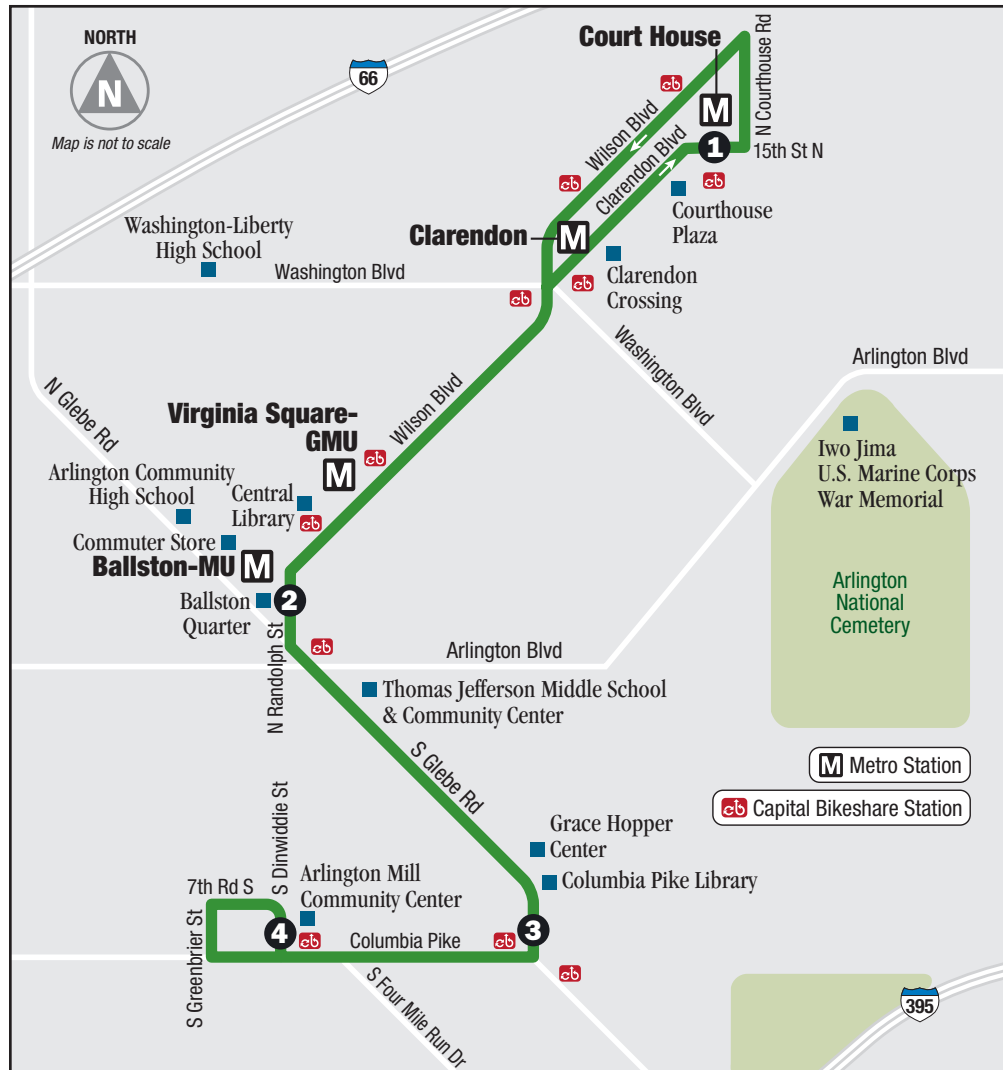

ART 41 OPERATING HOURS

Monday – Friday: 5:25 am – 1:04 am
Saturday: 6:05 am – 1:57 am
Sunday: 6:50 am – 12:33 am

ART 41 operates on a Sunday schedule on the following holidays: New Year’s Day, Memorial Day, Independence Day, Labor Day, Thanksgiving Day, Christmas Day

ART 41 operates on a Saturday schedule on the following holidays: Martin Luther King, Jr. Day, Presidents’ Day, Juneteenth, Veterans Day, Day after Thanksgiving

ART 41 HORAS DE SERVICIO

Lunes – Viernes: 5:25 am – 1:04 am
Sábado: 6:05 am – 1:57 am
Domingo: 6:50 am – 12:33 am

ART 41 está en servicio, siguiendo el horario dominical, en los siguientes días festivos en el Condado de Arlington: Año Nuevo, Día de la Recordación (Memorial), Día de la Independencia, Día del Trabajo, Día de Acción de Gracias, Navidad

ART 41 está en servicio, siguiendo el horario sabatino, en los siguientes días festivos en el Condado de Arlington: Día de Martin Luther King, Jr., Día de los Presidentes, Juneteenth, Día de los Veteranos de Guerra, Día posterior al día de Acción de Gracias

41 FARES

ART 41 FARES	Cash Fare	Fare w/ SmarTrip Card	Transfers Using SmarTrip Card*		
			ART to Metrorail	Metrorail to ART	ART to ART or ART to/from Metrobus
Adults	$2.25	$2.25	$2.25 discount	Free	Free
Senior Citizens (ages 65+)	$1.10	$1.10	$1.10 discount	Free	Free
People w/Disabilities (w/WMATA ID or Medicare card)	$1.10	$1.10	$1.10 discount	Free	Free
K-12 Students (w/school ID)	$1.10	Free	K-12 students ride free with a Student iRide SmarTrip card. Transfer costs between ART and other transit systems may vary when using the Student iRide SmarTrip card.		

*TRANSFERS MUST BE MADE WITHIN 2 HOURS.

Regular Fares can also be paid with a 7-Day Regional Bus Pass (loaded on SmarTrip). Purchase SmarTrip cards and add value or a pass to them at any Commuter Store or Mobile Commuter Store, or online at commuterdirect.com.

TARIFAS ART 41	Tarifa Regular	Tarifa con SmarTrip	Transbordos usando tarjeta SmarTrip*		
			ART a Metrorail	Metrorail a ART	ART a ART o ART a/desde Metrobus
Adultos	$2.25	$2.25	$2.25 de descuento	gratis	gratis
Adultos mayores (65 años a más)	$1.10	$1.10	$1.10 de descuento	gratis	gratis
Personas con discapacidad (con identificación WMATA o tarjeta Medicare)	$1.10	$1.10	$1.10 de descuento	gratis	gratis
Estudiantes jardín a 12 grado (con ID estudiante)	$1.10	Gratis	Los estudiantes de K-12 viajan gratis con una tarjeta iRide SmarTrip de Estudiante. Los costos de transferencia entre ART y otros sistemas de tránsito pueden variar al usar la tarjeta iRide SmarTrip de Estudiante.		

*TRANSBORDOS DEBEN HACERSE DENTRO DE DOS HORAS.

Las Tarifas Regulares también se pueden pagar con un Pase de Autobús Regional de 7-días (cargado en SmarTrip). Compre tarjetas SmarTrip y cargue dinero o un pase en cualquier tienda Commuter Store o Mobile Commuter Store, o en Internet en commuterdirect.com.