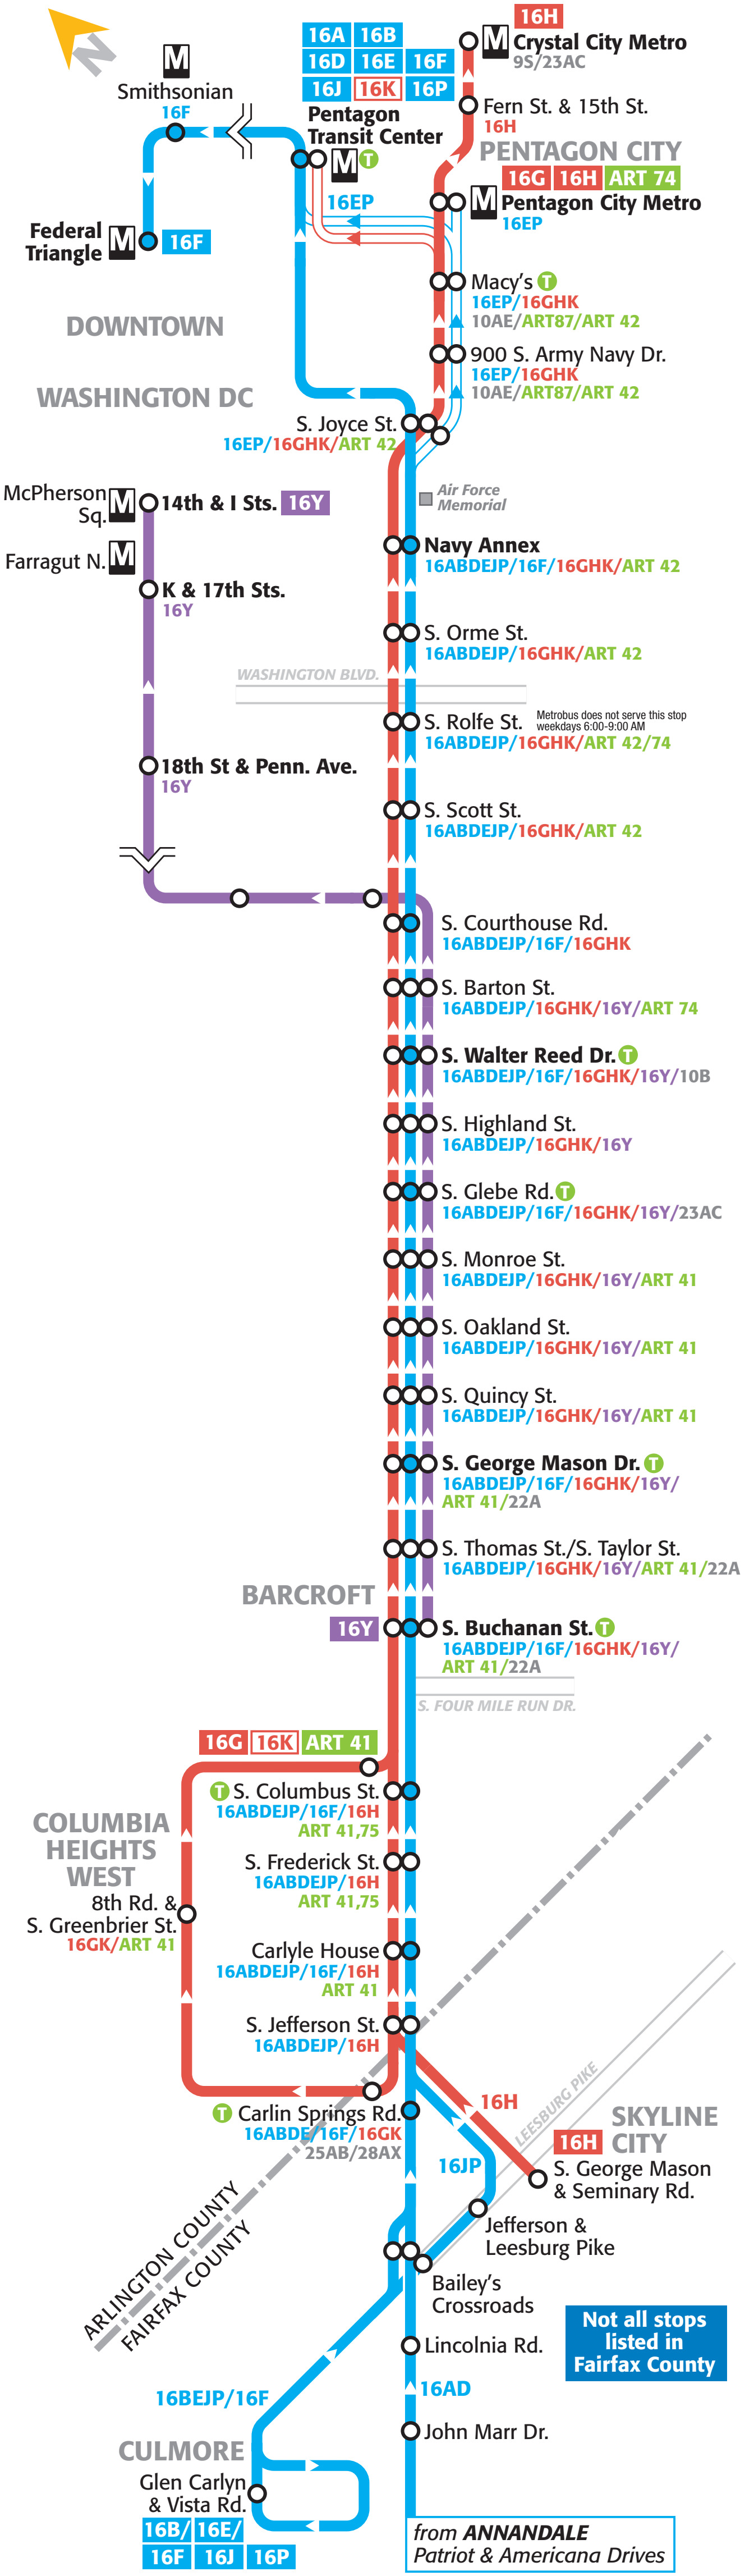

EASTBOUND ROUTES ONLY

Board Westbound Buses across the Street

All stops on Columbia Pike in Arlington County are shown. Map Not to Scale

MAP LEGEND		Bus Stop	
Terminal Point	16A	S. Frederick St.	○ (Routes serving this stop) 16AB/16GK (Limited stop) 16F
Metro Station	M	Transfer Point	○ (Transfer to route(s) shown) T
Metrobus Routes	16ABDEFJP (Blue), 16GHK (Red), 16Y (Purple)	Travel times between stops	Approximate travel times (shown in mins.) between stops (shown in bold) eastbound: 16A-P 7, 16G-K 7, 16Y 7

Approximate travel times are listed for an average daytime trip. Rush hour trips will take longer while early morning and late evening trips will be shorter.