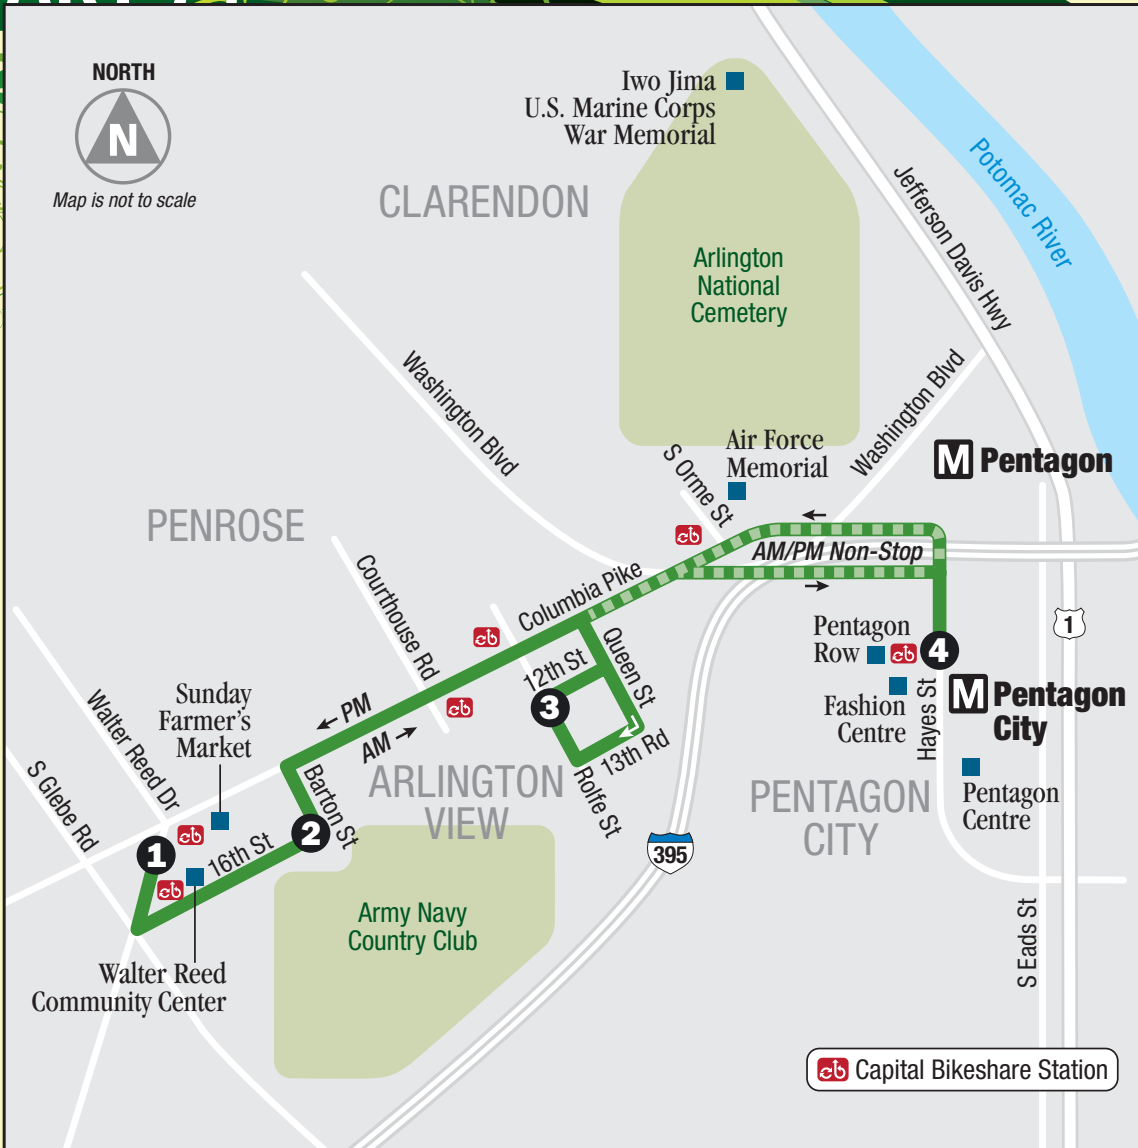

# Arlington Village – Arlington View – Pentagon City

Effective December 17, 2018

## ART 74

DEPARTMENT OF ENVIRONMENTAL SERVICES  
Arlington County Commuter Services

ART 74 FARES	Cash Fare	Fare w/ SmarTrip Card	Transfers Using SmarTrip Card*	
			ART to Metrorail or Metrorail to ART	ART to ART or ART to/from Metrobus
Adults	\$2.00	\$2.00	50¢ discount	Free
Senior Citizens (ages 65+)	\$1.00	\$1.00	50¢ discount	Free
People w/Disabilities (w/WMATA ID or Medicare card)	\$1.00	\$1.00	50¢ discount	Free
K-12 Students (w/school ID)	\$1.00	K-12 students receive the \$1.00 student fare only when paying with cash, a green iRide token or a Student iRide SmarTrip card. Transfer costs between ART and other transit systems may vary for using the Student iRide SmarTrip card.		

### Monday–Friday Eastbound

Entre semana  
Dirección este

	1 Halstead— Walter Reed & Columbia Pike	2 S Barton St & 16th St S	3 S Rolfe St & 12th St S	4 Pentagon City
	5:53	5:56	6:03	6:10
	6:23	6:26	6:33	6:40
	6:53	6:56	7:03	7:10
	7:23	7:26	7:33	7:40
	7:53	7:56	8:03	8:10
	8:23	8:26	8:33	8:40
	8:53	8:56	9:03	9:10

### Monday–Friday Westbound

Entre semana  
Dirección oeste

	4 Pentagon City	3 S Rolfe St & 12th St S	2 S Barton St & 16th St S	1 Halstead— Walter Reed & Columbia Pike
	3:35	3:43	3:49	3:55
	4:05	4:13	4:19	4:25
	4:35	4:43	4:49	4:55
	5:05	5:13	5:19	5:25
	5:35	5:43	5:49	5:55
	6:05	6:13	6:19	6:25
	6:35	6:43	6:49	6:55
	7:05	7:13	7:19	7:25
	7:35	7:43	7:49	7:55