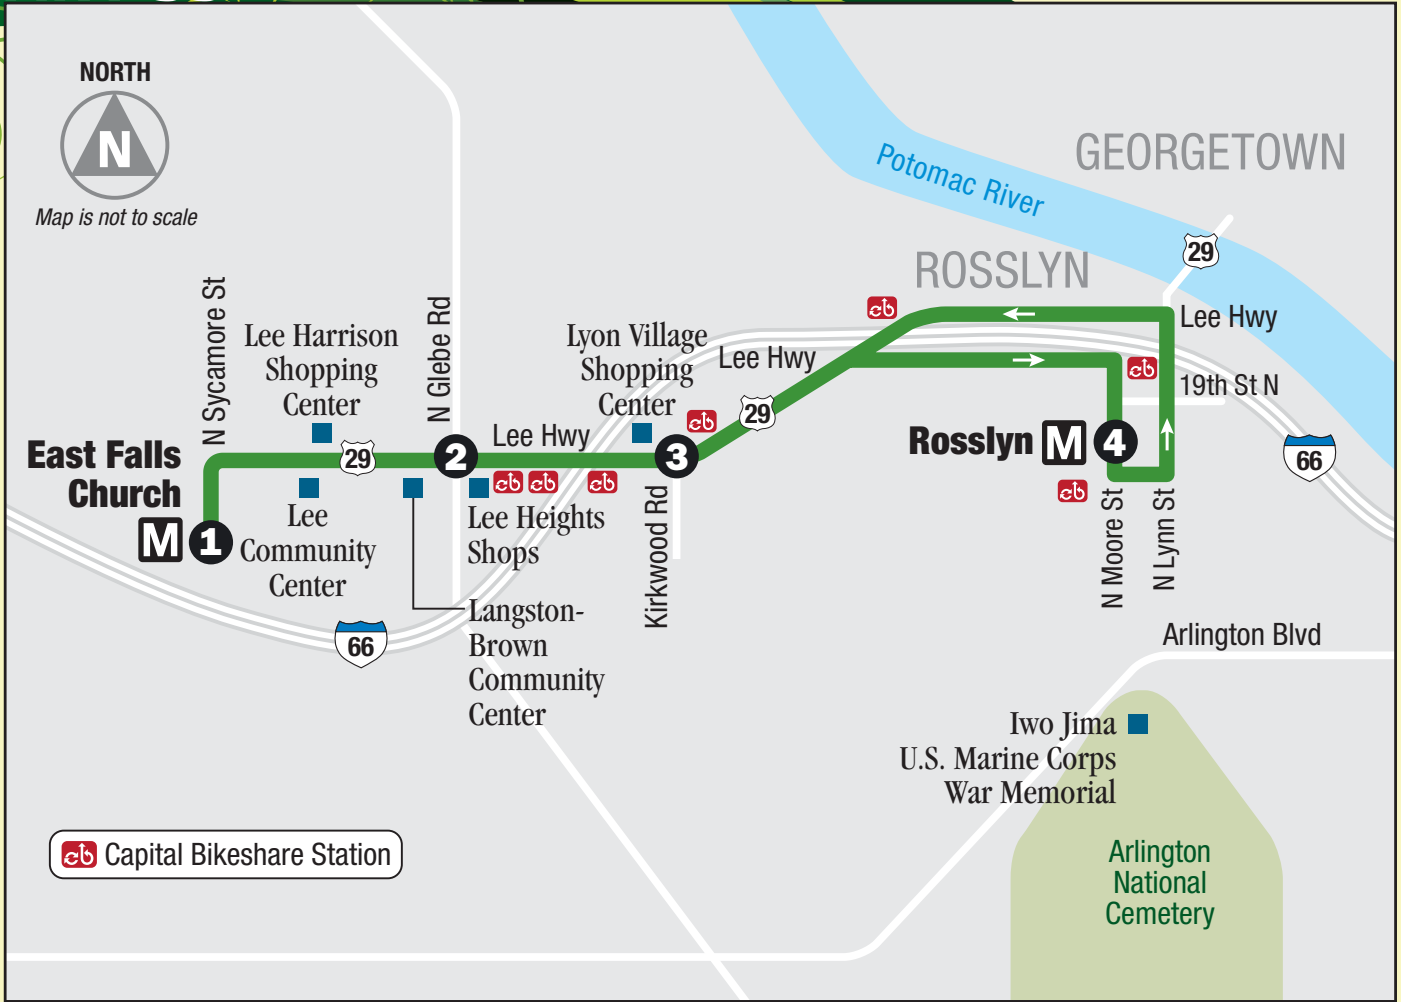

East Falls Church-Lee Highway-Rosslyn

DEPARTMENT OF ENVIRONMENTAL SERVICES

Effective December 17, 2018

ART 55

ART 55 FARES	Cash Fare	Fare w/ SmarTrip Card	Transfers Using SmarTrip Card*	
			ART to Metrorail or Metrorail to ART	ART to ART or ART to/from Metrobus
Adults	\$2.00	\$2.00	50¢ discount	Free
Senior Citizens (ages 65+)	\$1.00	\$1.00	50¢ discount	Free
People w/ Disabilities (w/WMATA ID or Medicare card)	\$1.00	\$1.00	50¢ discount	Free
K-12 Students (w/school ID)	\$1.00	K-12 students receive the \$1.00 student fare only when paying with cash, a green iRide token or a Student iRide SmarTrip card. Transfer costs between ART and other transit systems may vary for using the Student iRide SmarTrip card.		

Bold Shaded
numerals are
PM Times

Números
sombreados
en negrita son
horas PM

ART 55

Sunday Westbound

Domingo
Dirección Oeste

	4 Rosslyn 	3 Lee Highway & Spout Run Pkwy	2 Lee Highway & Glebe Rd	1 East Falls Church 
6:50	7:00	7:08	7:17	
7:20	7:30	7:38	7:47	
7:50	8:00	8:08	8:17	
8:20	8:30	8:38	8:47	
8:50	9:00	9:08	9:17	
9:20	9:30	9:38	9:47	
9:50	10:00	10:08	10:17	
10:20	10:30	10:38	10:47	
10:50	11:00	11:08	11:17	
11:20	11:30	11:38	11:47	
11:50	12:00	12:08	12:17	
12:20	12:30	12:38	12:47	
12:50	1:00	1:08	1:17	
1:20	1:30	1:38	1:47	
1:50	2:00	2:08	2:17	
2:20	2:30	2:38	2:47	
2:50	3:00	3:08	3:17	
3:20	3:30	3:38	3:47	
3:50	4:00	4:08	4:17	
4:20	4:30	4:38	4:47	
4:50	5:00	5:08	5:17	
5:20	5:30	5:38	5:47	
5:50	6:00	6:08	6:17	
6:20	6:30	6:38	6:47	
6:50	7:00	7:08	7:17	
7:20	7:30	7:38	7:47	
7:50	8:00	8:08	8:17	
8:20	8:30	8:38	8:47	
8:50	9:00	9:08	9:17	
9:20	9:30	9:38	9:47	
9:50	10:00	10:08	10:17	
10:20	10:30	10:38	10:47	
10:50	11:00	11:08	11:17	
11:20	11:30	11:38	11:47	
11:50	12:00	12:08	12:17	