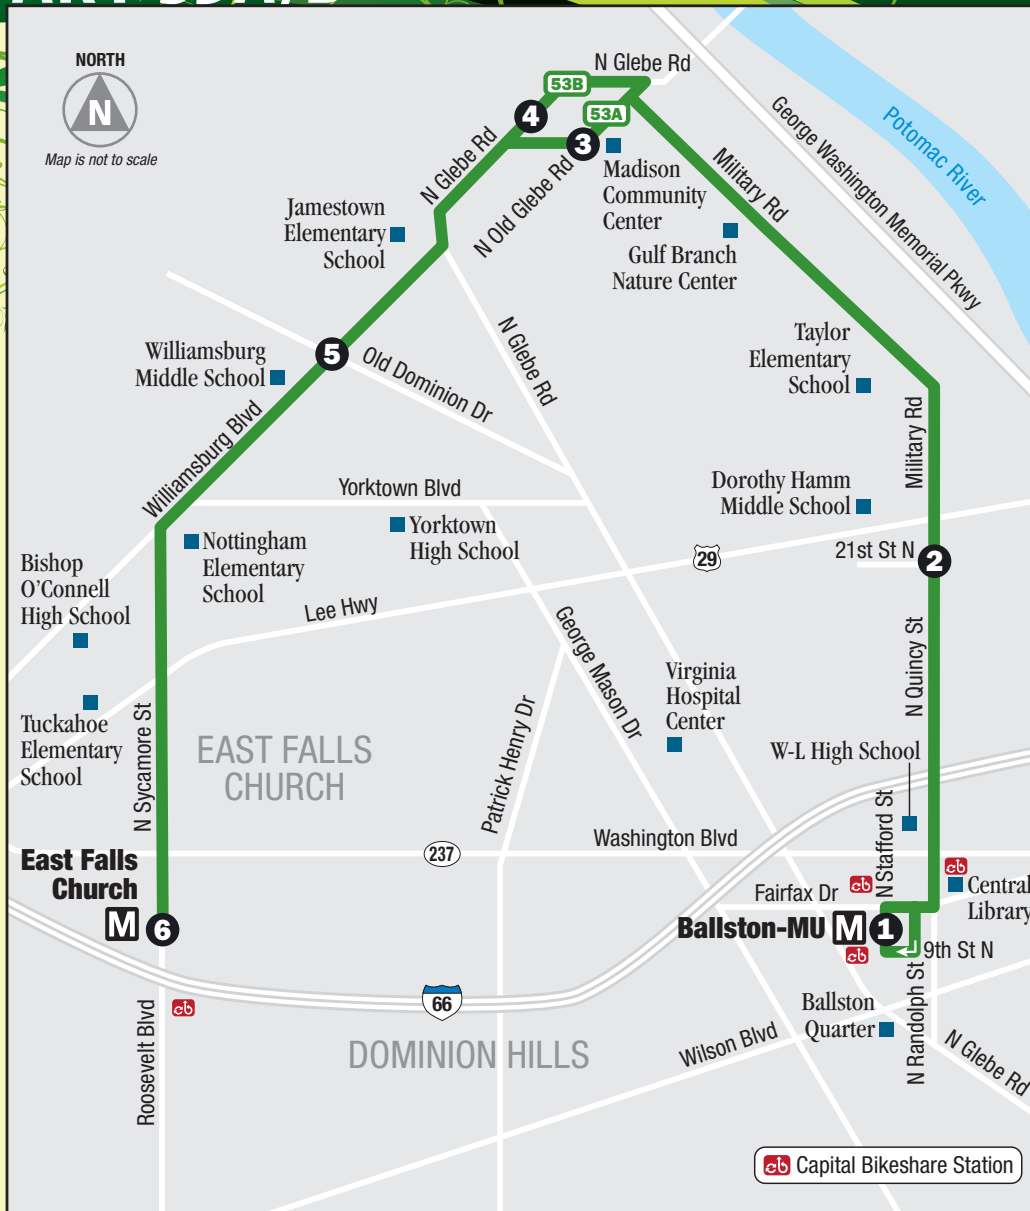

Ballston Metro – Old Glebe – East Falls Church Metro

Effective June 24, 2019

ART 53A/B

DEPARTMENT OF ENVIRONMENTAL SERVICES
Arlington County Commuter Services

Transbordos usando tarjeta SmarTrip*

ART 53 FARES	Cash Fare	Fare w/ SmarTrip Card	Transfers Using SmarTrip Card*	
			ART to Metrorail or Metrorail to ART	ART to ART or ART to/from Metrobus
Adults	\$2.00	\$2.00	50¢ discount	Free
Senior Citizens (ages 65+)	\$1.00	\$1.00	50¢ discount	Free
People w/ Disabilities (w/WMAIA ID or Medicare card)	\$1.00	\$1.00	50¢ discount	Free
K-12 Students (w/school ID)	\$1.00	K-12 students receive the \$1.00 student fare only when paying with cash, a green iRide token or a Student iRide SmarTrip card. Transfer costs between ART and other transit systems may vary for using the Student iRide SmarTrip card.		

TARIFAS ART 53	Tarifa Regular	Tarifa con SmarTrip	ART a Metrorail o Metrorail a ART	ART a ART o ART a/desde Metrobus
Adultos	\$2.00	\$2.00	50¢ de descuento	gratis
Adultos mayores (65 años a más)	\$1.00	\$1.00	50¢ de descuento	gratis
Personas con discapacidad (con identificación WMAIA o tarjeta Medicare)	\$1.00	\$1.00	50¢ de descuento	gratis
Estudiantes jardín a 12 grado (con ID estudiante)	\$1.00	Estudiantes desde jardín infante hasta 12 grado pagan tarifa de estudiante de \$1 en ART cuando pagan en efectivo, con tarjeta iRide SmarTrip color verde o iRide token color verde. Costo de transbordos entre ART y otros servicios de transporte pueden variar con tarjeta iRide SmarTrip.		

ART 53 A/B

Monday–Friday Westbound

Lunes–Viernes
Dirección Oeste

53A ●

travels along
Old Glebe Rd

53B ●

travels along
N Glebe Rd

Bold Shaded numerals
are **PM Times**

ART 53 A/B

Monday–Friday Eastbound

Lunes–Viernes
Dirección Este

53A ●

travels along
Old Glebe Rd

53B ●

travels along
N Glebe Rd

Bold Shaded numerals
are **PM Times**