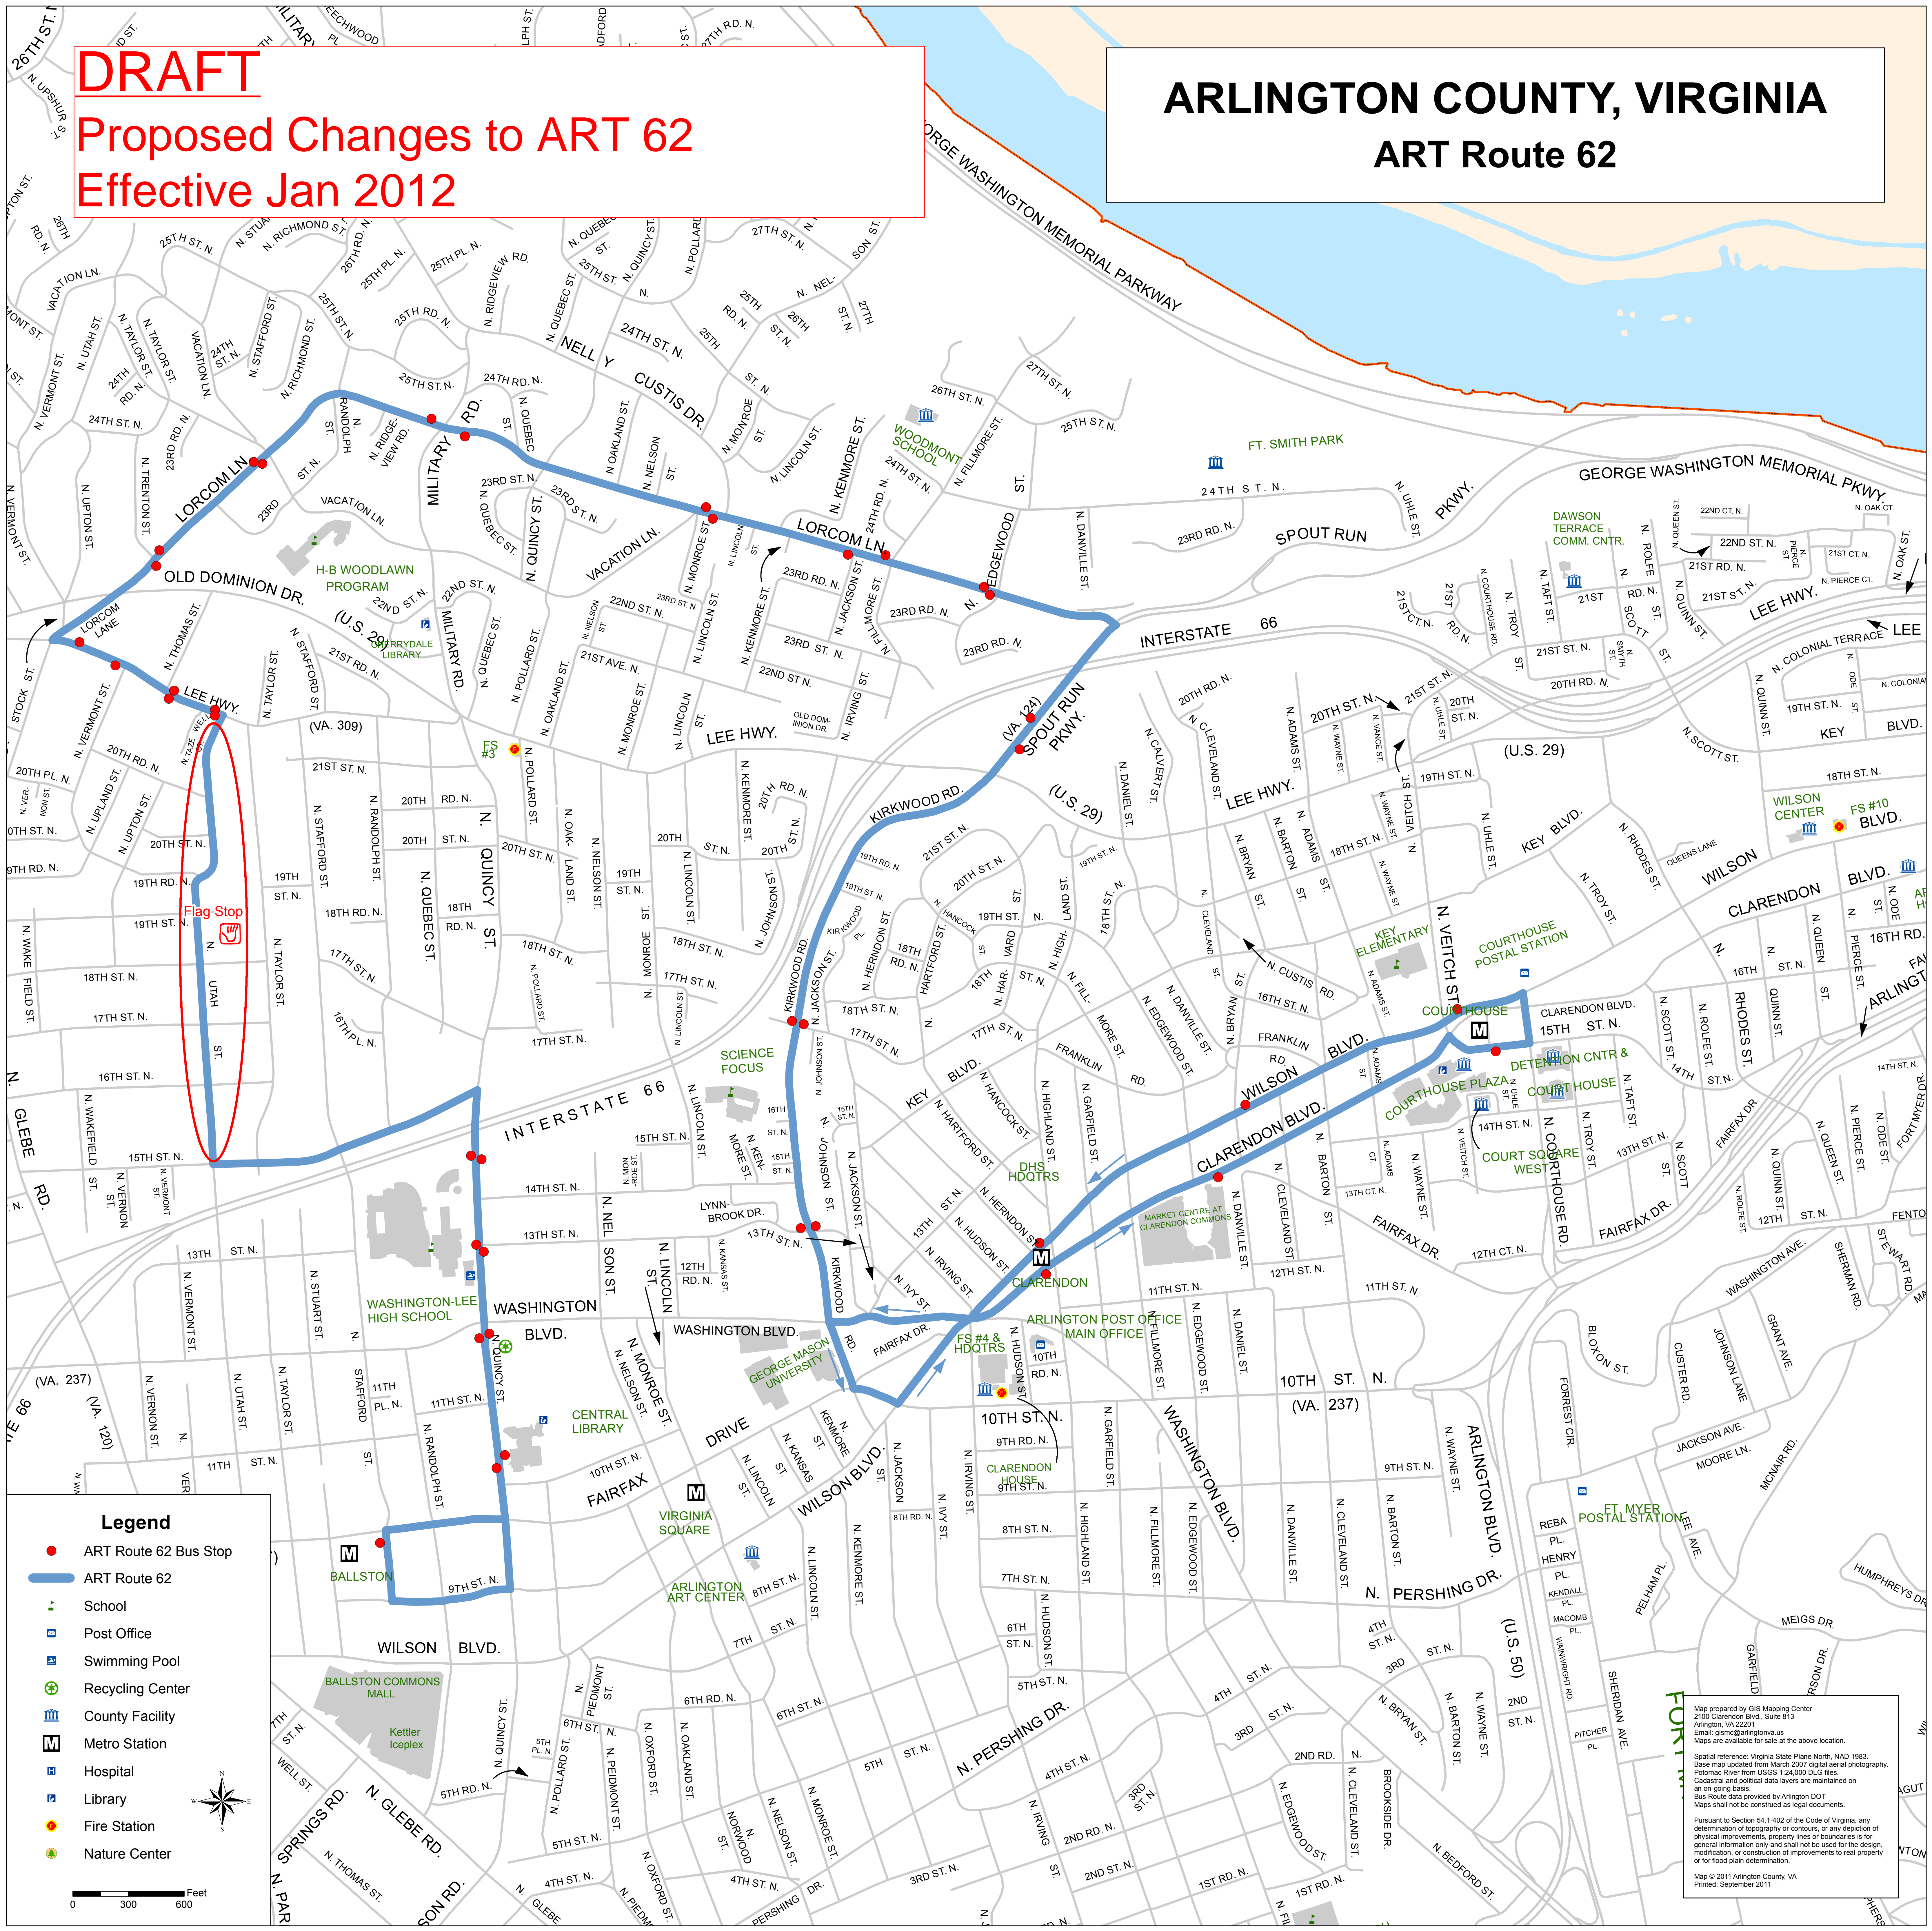

DRAFT

**Proposed Changes to ART 62
Effective Jan 2012**

ARLINGTON COUNTY, VIRGINIA ART Route 62

Legend

- ART Route 62 Bus Stop
- ART Route 62
- 🎓 School
- 📮 Post Office
- 🏊 Swimming Pool
- ♻️ Recycling Center
- 🏛️ County Facility
- 🚇 Metro Station
- 🏥 Hospital
- 📖 Library
- 🚒 Fire Station
- 🌳 Nature Center