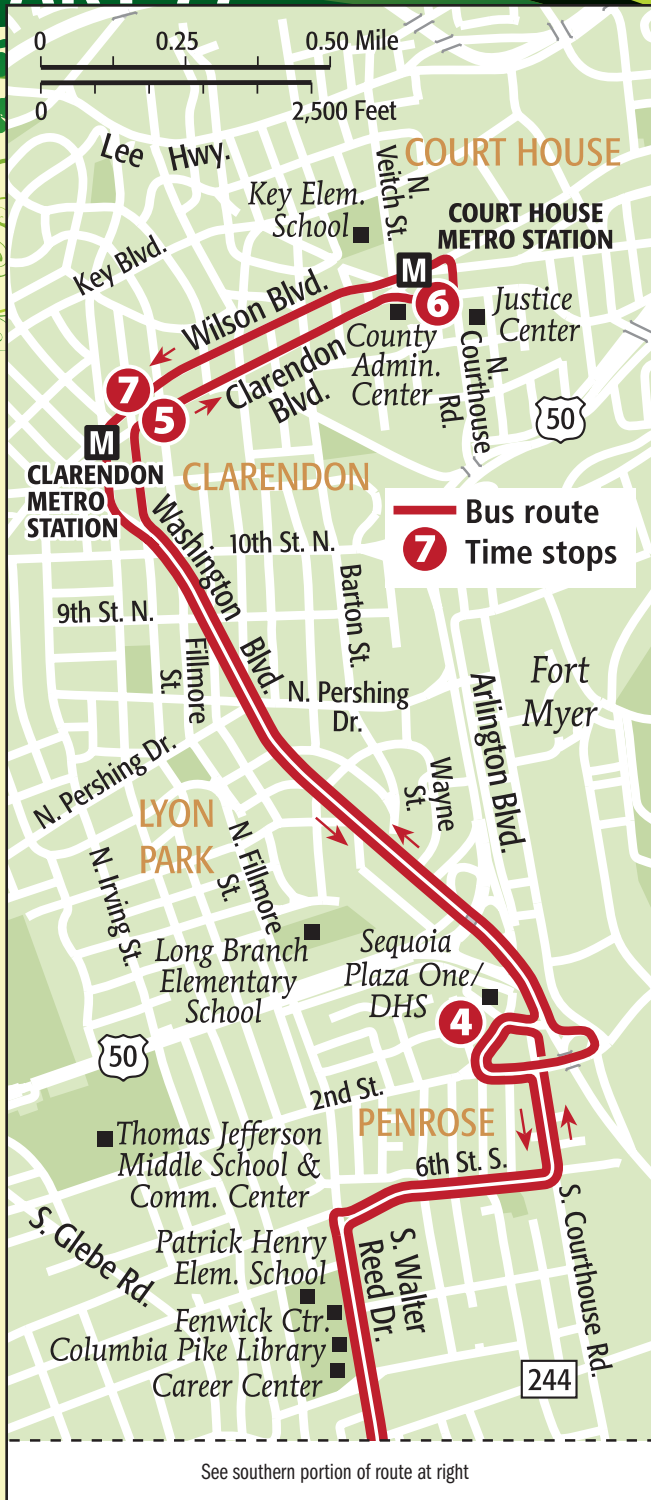

Shirlington – Lyon Park – Court House

Effective August 2010

ART 77

DEPARTMENT OF ENVIRONMENTAL SERVICES
Arlington County Commuter Services

ART 77 FARES				
	Cash Fare	Fare w/ SmarTrip Card	Transfer from Metrorail	Transfer from ART/Metrobus
Adults	\$1.50	\$1.50	50¢ discount	free
Senior Citizens (ages 65+)	75¢	75¢	50¢ discount	free
People w/Disabilities (w/WMATA ID or Medicare card)	75¢	75¢	50¢ discount	free
Teens (w/middle or high school ID)	75¢	Teens receive a 75¢ discounted fare when paying with cash or a green iRide token ONLY		