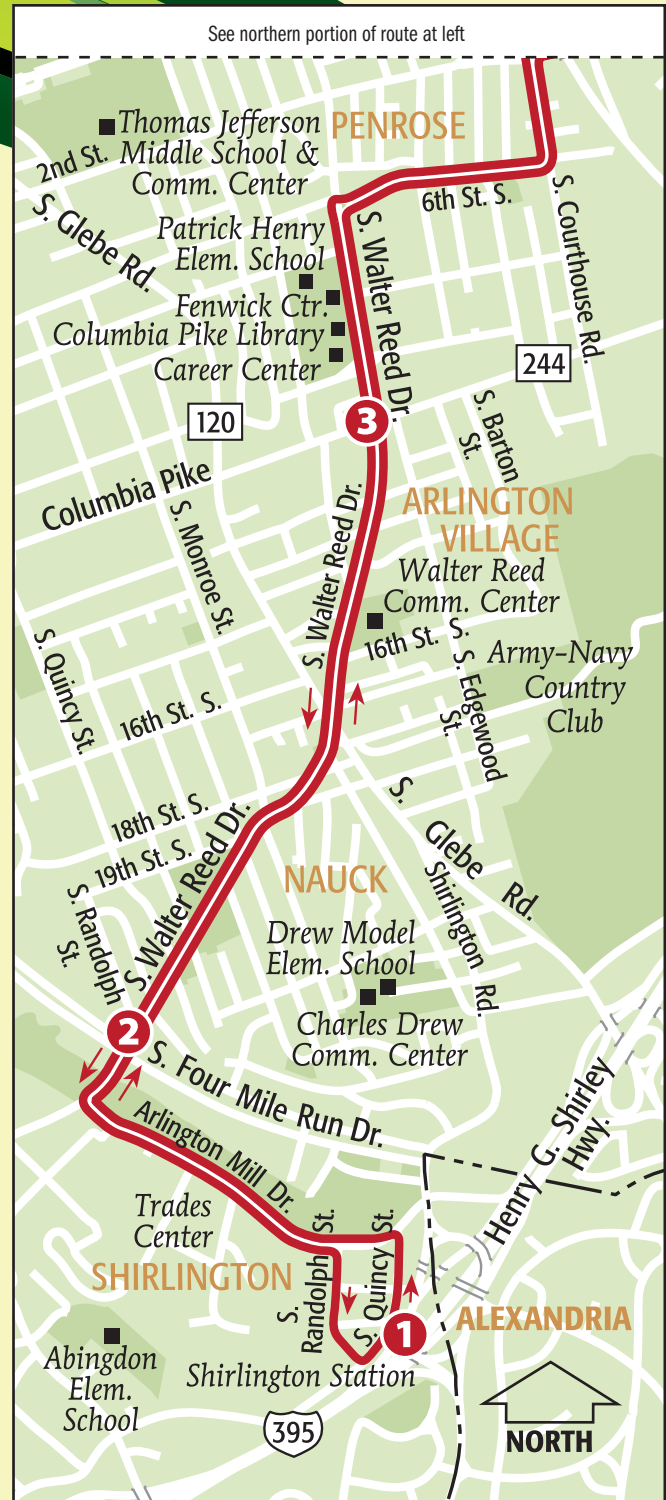

Shirlington – Lyon Park – Court House

Effective August 2010

ART 77

DEPARTMENT OF ENVIRONMENTAL SERVICES
Arlington County Commuter Services