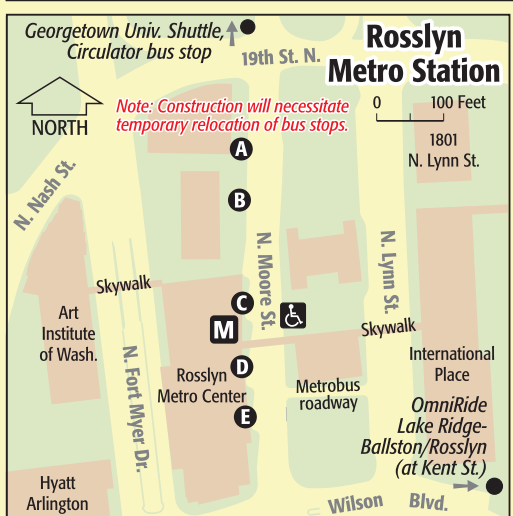

Rosslyn - Courthouse Metro

ART 61

Rosslyn Metro Station Stops

- A** ART 45, **61A**, **61B**
- B** Metrobus 5A
- C** Metrobus 38B
- D** Metrobus 3A, 3B, 3E, 15K, 15L
- E** Metrobus 4A, 4B, 4E, 4H

61A

61B

Clockwise route

61A				
WEEKDAYS · CLOCKWISE				
ENTRE SEMANA · SIGUIENDO LAS MANECILLAS DEL RELOJ				
1 DEPART Rosslyn Metro	2 N Queen & 12th St	3 Court House Metro	4 21st & N Scott St	1 ARRIVE Rosslyn Metro
6:30 AM	6:34 AM	6:40 AM	6:44 AM	6:50 AM
6:50 AM	6:54 AM	7:00 AM	7:04 AM	7:10 AM
7:10 AM	7:14 AM	7:20 AM	7:24 AM	7:30 AM
7:30 AM	7:34 AM	7:45 AM	7:49 AM	7:55 AM
7:55 AM	7:59 AM	8:05 AM	8:09 AM	8:15 AM
8:15 AM	8:19 AM	8:25 AM	8:29 AM	8:35 AM
8:35 AM	8:39 AM	8:45 AM	8:49 AM	8:55 AM
8:55 AM	8:59 AM	9:05 AM	9:09 AM	9:15 AM
9:15 AM	9:19 AM	9:30 AM	9:34 AM	9:40 AM
9:40 AM	9:44 AM	9:50 AM	9:54 AM	10:00 AM
3:30 PM	3:34 PM	3:40 PM	3:44 PM	3:50 PM
3:50 PM	3:54 PM	4:00 PM	4:04 PM	4:10 PM
4:10 PM	4:14 PM	4:20 PM	4:24 PM	4:30 PM
4:30 PM	4:34 PM	4:45 PM	4:49 PM	4:55 PM
4:55 PM	4:59 PM	5:05 PM	5:09 PM	5:15 PM
5:15 PM	5:19 PM	5:25 PM	5:29 PM	5:35 PM
5:35 PM	5:39 PM	5:45 PM	5:49 PM	5:55 PM
5:55 PM	5:59 PM	6:10 PM	6:14 PM	6:20 PM
6:20 PM	6:24 PM	6:30 PM	6:34 PM	6:40 PM
6:40 PM	6:44 PM	6:50 PM	6:54 PM	7:00 PM

61B				
WEEKDAYS · COUNTERCLOCKWISE				
ENTRE SEMANA · CONTRA RELOJ				
1 DEPART Rosslyn Metro	4 21st & N Scott St	3 Court House Metro	2 N Queen & 12th St	1 ARRIVE Rosslyn Metro
6:00 AM	6:05 AM	6:11 AM	6:17 AM	6:23 AM
6:25 AM	6:30 AM	6:36 AM	6:42 AM	6:48 AM
6:50 AM	6:55 AM	7:01 AM	7:07 AM	7:13 AM
7:15 AM	7:20 AM	7:26 AM	7:32 AM	7:38 AM
7:40 AM	7:45 AM	7:56 AM	8:02 AM	8:08 AM
8:10 AM	8:15 AM	8:21 AM	8:27 AM	8:33 AM
8:35 AM	8:40 AM	8:46 AM	8:52 AM	8:58 AM
9:00 AM	9:05 AM	9:16 AM	—	—
3:00 PM	3:05 PM	3:11 PM	3:17 PM	3:23 PM
3:25 PM	3:30 PM	3:36 PM	3:42 PM	3:48 PM
3:50 PM	3:55 PM	4:01 PM	4:07 AM	4:13 AM
4:15 PM	4:20 PM	4:31 PM	4:37 PM	4:43 PM
4:45 PM	4:50 PM	4:56 PM	5:02 PM	5:08 PM
5:10 PM	5:15 PM	5:21 PM	5:27 PM	5:33 PM
5:35 PM	5:40 PM	5:46 PM	5:52 PM	5:58 PM