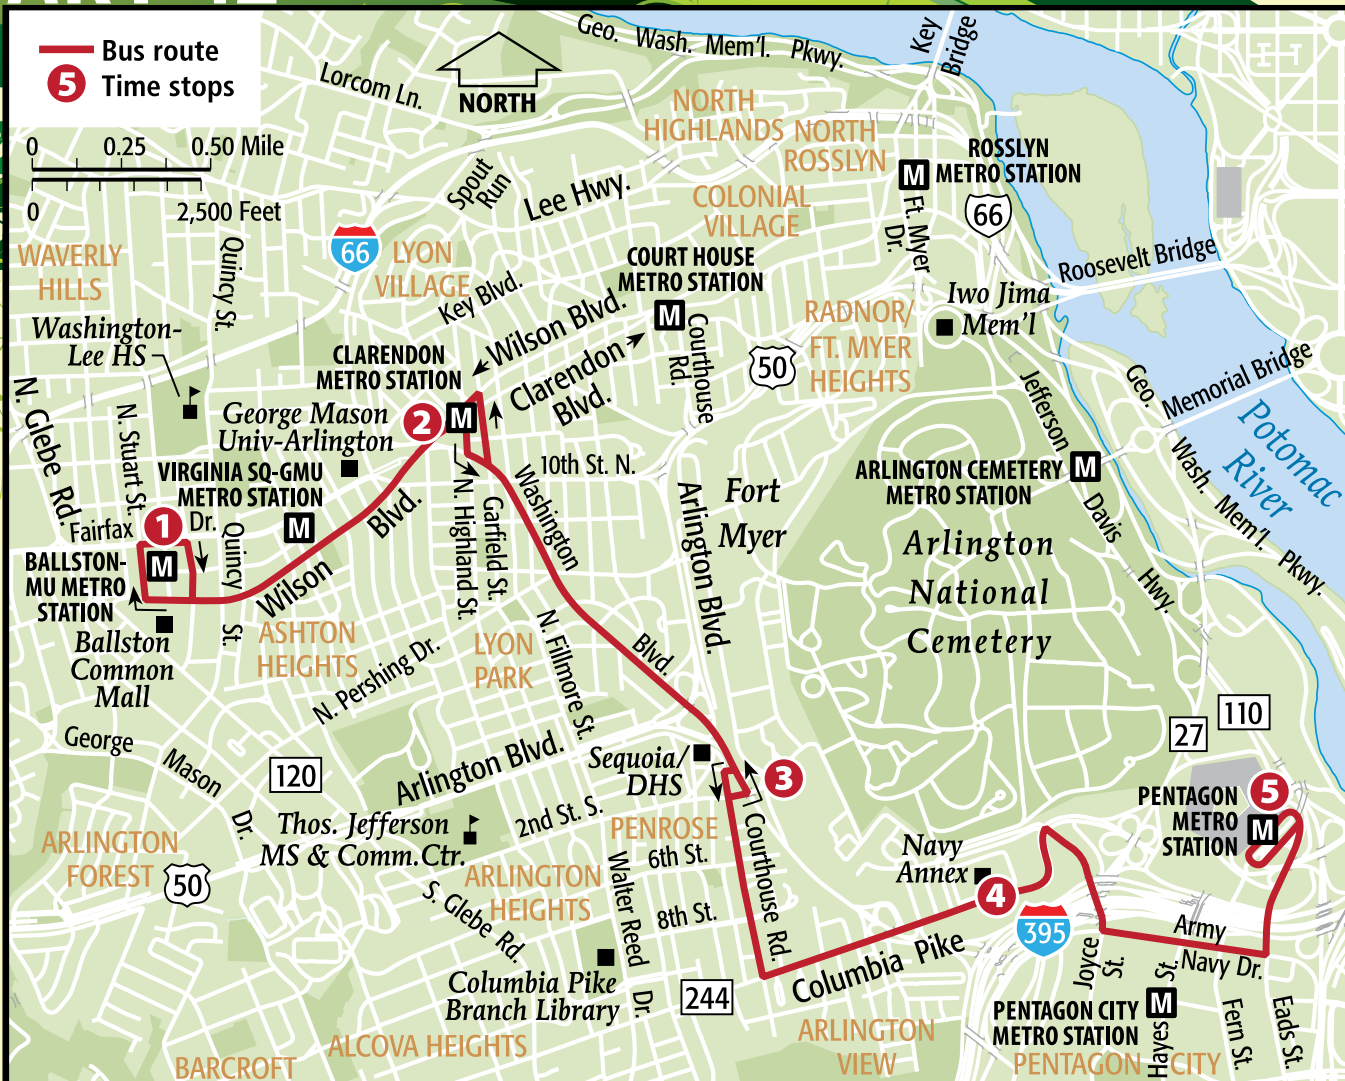

Ballston – Pentagon

ART 42

ART 42 FARES	Cash Fare	Fare w/ SmarTrip Card	Requires SmarTrip Card	
			Transfer from Metrorail	Transfer from ART/Metrobus
Adults	$1.50	$1.50	50¢ discount	free
Senior Citizens (ages 65+)	75¢	75¢	50¢ discount	free
People w/ Disabilities (w/WMATA ID or Medicare card)	75¢	75¢	50¢ discount	free
Teens (w/middle or high school ID)	75¢	Teens receive a 75¢ discounted fare when paying with cash or a green iRide token ONLY		

Bus-to-bus transfer period = 2 hours

Regular Fares can be paid with a gold ART token, a Metrobus token or a green iRide token (teens only). Children under 5 ride free. You can purchase tokens at any Commuter Store or Mobile Commuter Store, or online at commuterdirect.com.

TARIFAS ART 42	Tarifa Regular	Tarifa con SmarTrip	Se requiere la tarjeta SmarTrip	
			Transferencia de Metrorail	Transferencia ART/Metrobus
Adultos	$1.50	$1.50	50¢ de descuento	gratis
Ciudadanos (de 65 años y más)	75¢	75¢	50¢ de descuento	gratis
Gente con discapacidades (con identificación WMATA o tarjeta Medicare)	75¢	75¢	50¢ de descuento	gratis
Adolescentes (con identificación de middle o high school)	75¢	Los adolescentes reciben 75¢ de descuento en la tarifa SOLAMENTE cuando pagan con efectivo o con la ficha verde iRide		

Periodo de transferencia de autobús a autobús = 2 horas

Las tarifas regulares pueden pagarse con una ficha dorada ART, una ficha Metrobus o una ficha verde iRide (exclusiva para adolescentes). Los niños de 5 años o menos viajan gratis. Usted puede adquirir fichas en cualquiera de las tiendas Commuter o Mobile Commuter, o a través del Internet en commuterdirect.com.