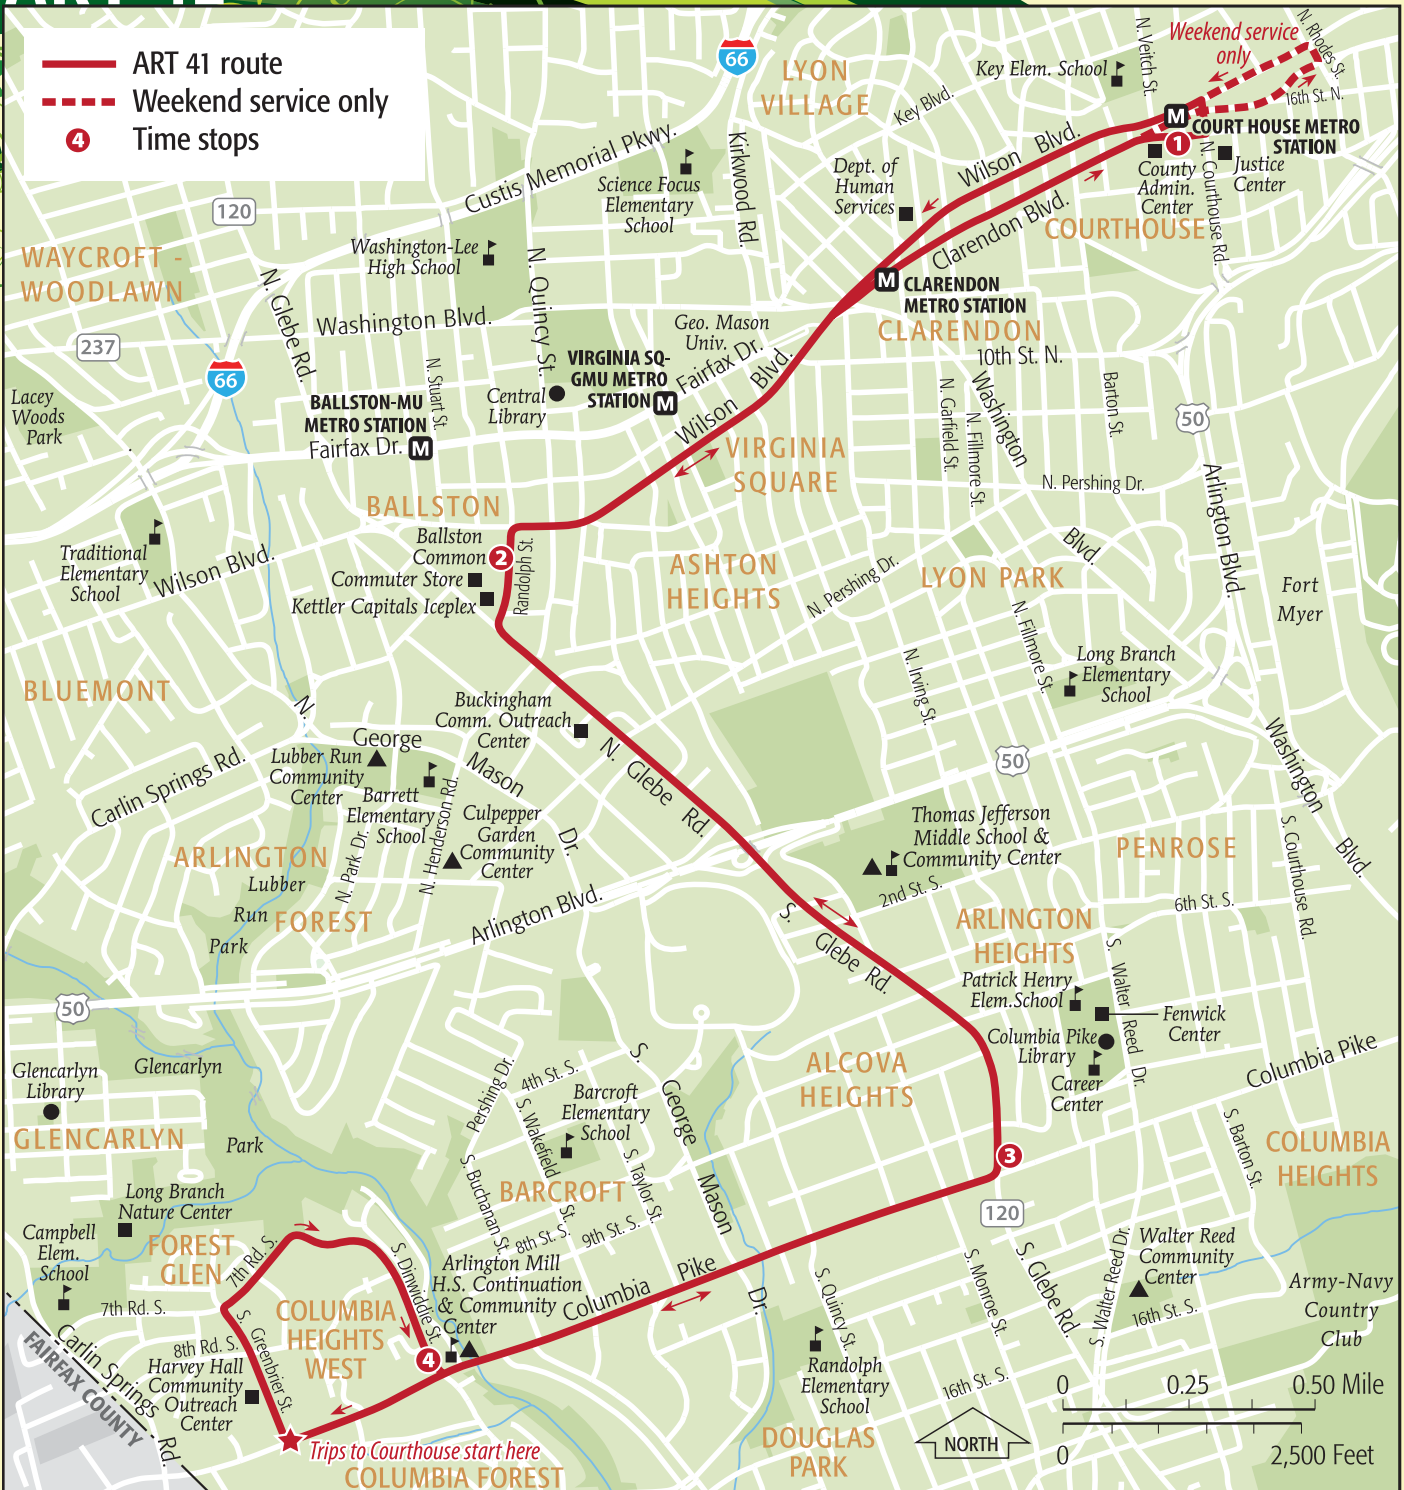

Columbia Pike-Ballston-Court House

DEPARTMENT OF ENVIRONMENTAL SERVICES

ART 41

Effective Monday, August 15, 2011

ART 41 FARES	Cash Fare	Fare w/ SmarTrip Card	Requires SmarTrip Card	
			Transfer from Metrorail	Transfer from ART/Metrobus
Adults	\$1.35	\$1.25	75¢	free
Senior Citizens (ages 65+)	60¢	60¢	60¢	free
People w/ Disabilities (w/ WMATA ID or Medicare card)	60¢	60¢	60¢	free
Teens (w/ middle or high school ID)	60¢	Teens receive a 60¢ discounted fare when paying with cash or a green iRide token ONLY		