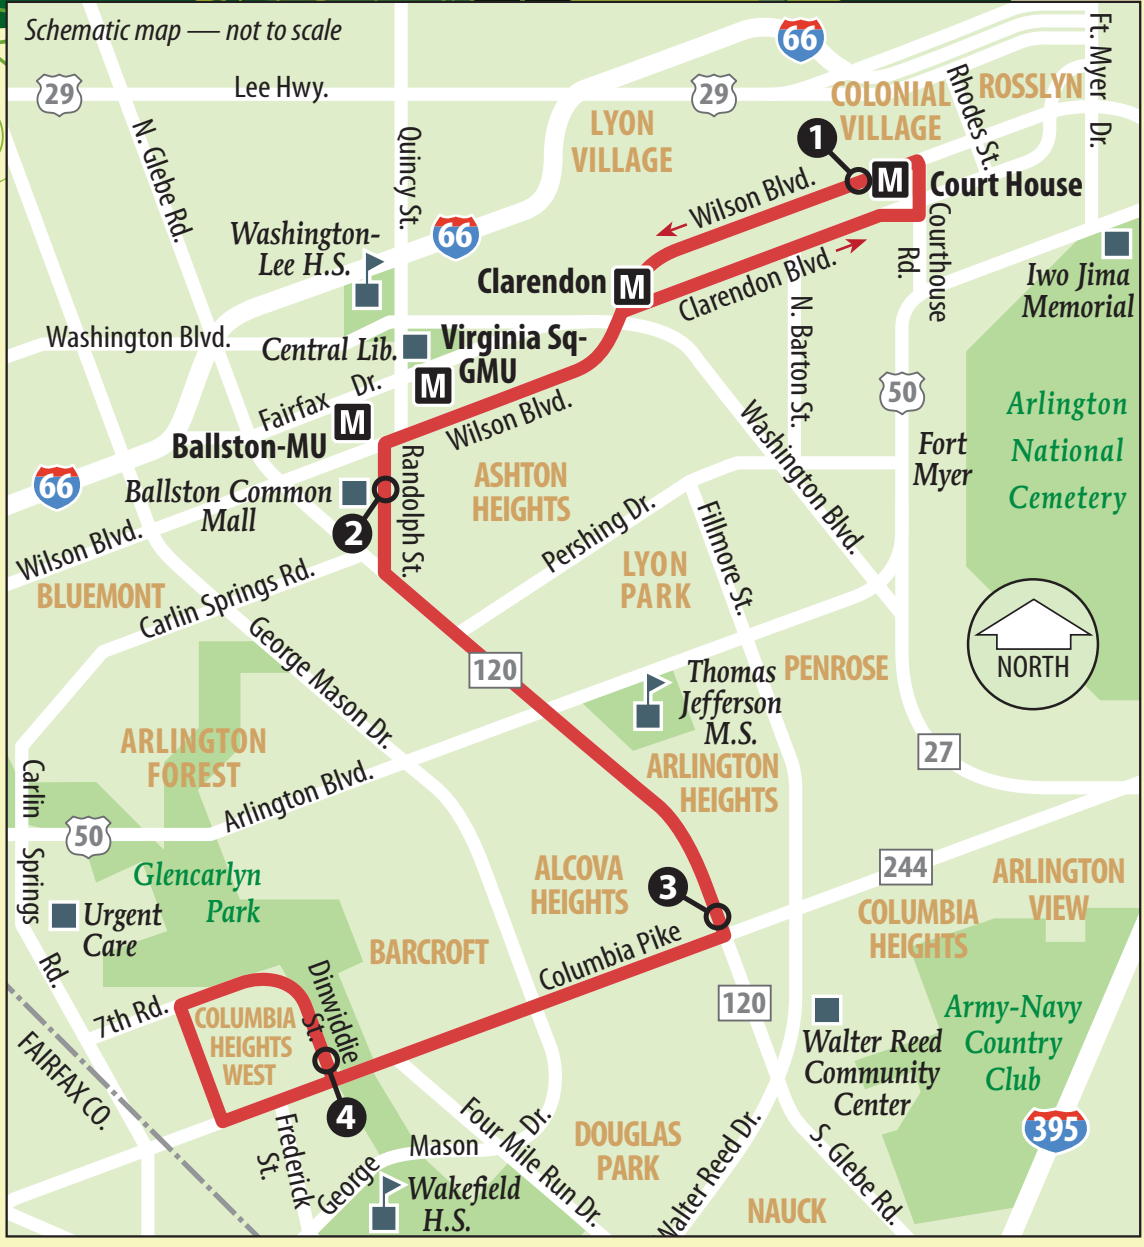

Columbia Pike-Ballston-Court House

DEPARTMENT OF ENVIRONMENTAL SERVICES

Effective July 6, 2015

ART 41

ART 41 FARES	Cash Fare	Fare w/ SmarTrip Card	Transfers Using SmarTrip Card*	
			ART to Metrorail or Metrorail to ART	ART to ART or ART to/from Metrobus
Adults	\$2.00	\$2.00	50¢ discount	Free
Senior Citizens (ages 65+)	\$1.00	\$1.00	50¢ discount	Free
People w/Disabilities (w/WMATA ID or Medicare card)	\$1.00	\$1.00	50¢ discount	Free
K-12 Students (w/school ID)	\$1.00	K-12 students receive the \$1.00 student fare only when paying with cash, a green iRide token or a Student iRide SmarTrip card. Transfer costs between ART and other transit systems may vary for using the Student iRide SmarTrip card.		